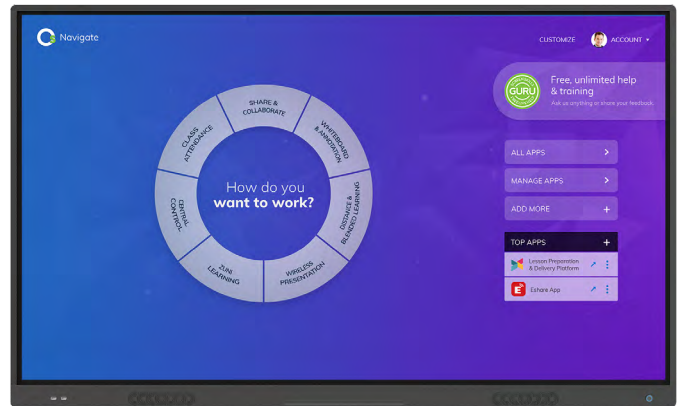

OneScreen Hubware 6

Increase the potential of every lesson.

Simple Tools & Apps

- Write, stream, screen share
- Record, save, send
- Include anyone, anytime

Ultra Compatible

- Use your apps & devices or ours
- Supports practically all BYOD devices
- Instantaneous wireless connection

Affordable Innovation

- Plug-and-play, quick install
- Low cost of ownership
- Comes with its own help & training service

Free, unlimited help & training

Presenting, streaming, screen sharing, polling, searching, drawing, lesson planning, white boarding... You name it. All in one smart screen.

Applications

Interactive Whiteboard	OneScreen Annotate is Interactive whiteboard and annotation software, perpetual license.
Screen Share & Stream	EShare software, multi-device screen share & streaming (with 2.4G and 5.0G).
Annotation	OneScreen Write software, write on any content, save local or cloud, transfer via QR code or email, edit and share.
Tools Navigation	OneScreen Navigate is for centralized & customizable product navigation from a home screen
Android Applications	Full access to Android Apps including Chorme, YouTube, Office Apps and more
Google Play Store	Full access to Google play store with multi-user login support
Help & Training	
Free Help & Training	Unlimited Screen Skills Guru help & training available in one click on video or by chat, phone or email